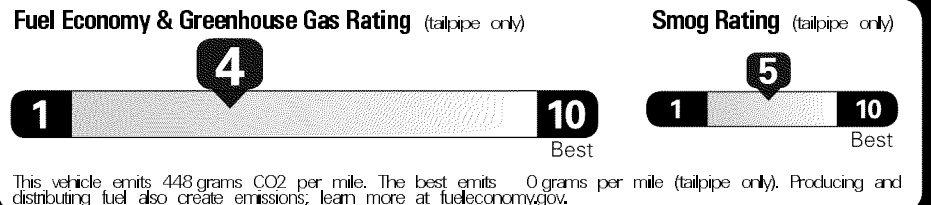

1. **EXTERIOR**
2. 17" Machined Alloy Wheels
   - Smart Key System on front driver & passenger door

1. **INTERIOR**
2. Fabric-trimmed seats; 10-way power adj driver seat including 2-way lumbar
   - Audio - 8" Touch Screen, 6 Speakers, HandsFree Bluetooth Phone/Music, USB Media Port, USB Charge-Ports SiriusXM w/3-Month All Access Trial Android Auto & Apple CarPlay Compatible
   - Connected Services: Safety Connect with 1-year Trial, Wi-Fi Connect with up to 2 GB within 3-mo Trial
   - Rear Backup Camera
   - Qi Wireless Charging
   - ***Full Tank of Gas***

MANUFACTURER'S SUGGESTED RETAIL PRICE $37,575.00

OPTIONAL EQUIPMENT

FE	50 State Emissions	
EE	Dual Zone Automatic Climate Control, Premium Audio, Dynamic Navigation with 3-year trial, Remote Connect, Destination Assist with 1-year trial, and Service Connect with 10-year trial	2,415.00
LG	LED Headlights with LED DRL + Black Bezel LED Foglights	485.00
TP	Technology Package: Parking Sonar and Blind Spot Monitor with Rear Cross Traffic Alert	800.00
2T.	All-Weather Flr Liner/Door Sill Protector	248.00

Original - Copy

Created on 2020-02-05 06:57:30 (UTC)

EPA DOT Fuel Economy and Environment

Gasoline Vehicle

Fuel Economy

20 MPG Small Pickups range from 17 to 23 MPG. The best vehicle rates 136 MPGe.

18 22
combined city/hwy city highway

5.0 gallons per 100 miles

You spend $2,500

more in fuel costs over 5 years compared to the average new vehicle.

Annual fuel cost $2,000

Actual results will vary for many reasons, including driving conditions and how you drive and maintain your vehicle. The average new vehicle gets 27 MPG and costs $7,500 to fuel over 5 years. Cost estimates are based on 15,000 miles per year at $2.70 per gallon. MPGe is miles per gasoline gallon equivalent. Vehicle emissions are a significant cause of climate change and smog.

fueleconomy.gov
Calculate personalized estimates and compare vehicles

DELIVERY, PROCESSING AND HANDLING FEE 1,120.00

TOTAL $42,643.00

The New Vehicle Limited Warranty provides 3-year/36,000 mile basic coverage, 5-year/60,000 mile powertrain coverage, plus 5-year/unlimited mile corrosion perforation coverage. See Warranty and Maintenance Guide for details. An extended service contract may be available for the vehicle. Ask dealer for details. Manufacturer's suggested retail price includes manufacturer's recommended pre-delivery service. Gasoline, license and title fees, applicable federal, state and local taxes and dealer and distributor installed options and accessories are not included in the manufacturer's suggested retail price.

ToyotaCare, which covers normal factory scheduled maintenance for two years or 25,000 miles, whichever occurs first, is included as part of the sales price of the vehicle for qualifying buyers. See participating dealer for eligibility and coverage details.

Delivered by Truck to: 04278
MOSSY TOYOTA
4555 MISSION BAY DRIVE
SAN DIEGO CA92109